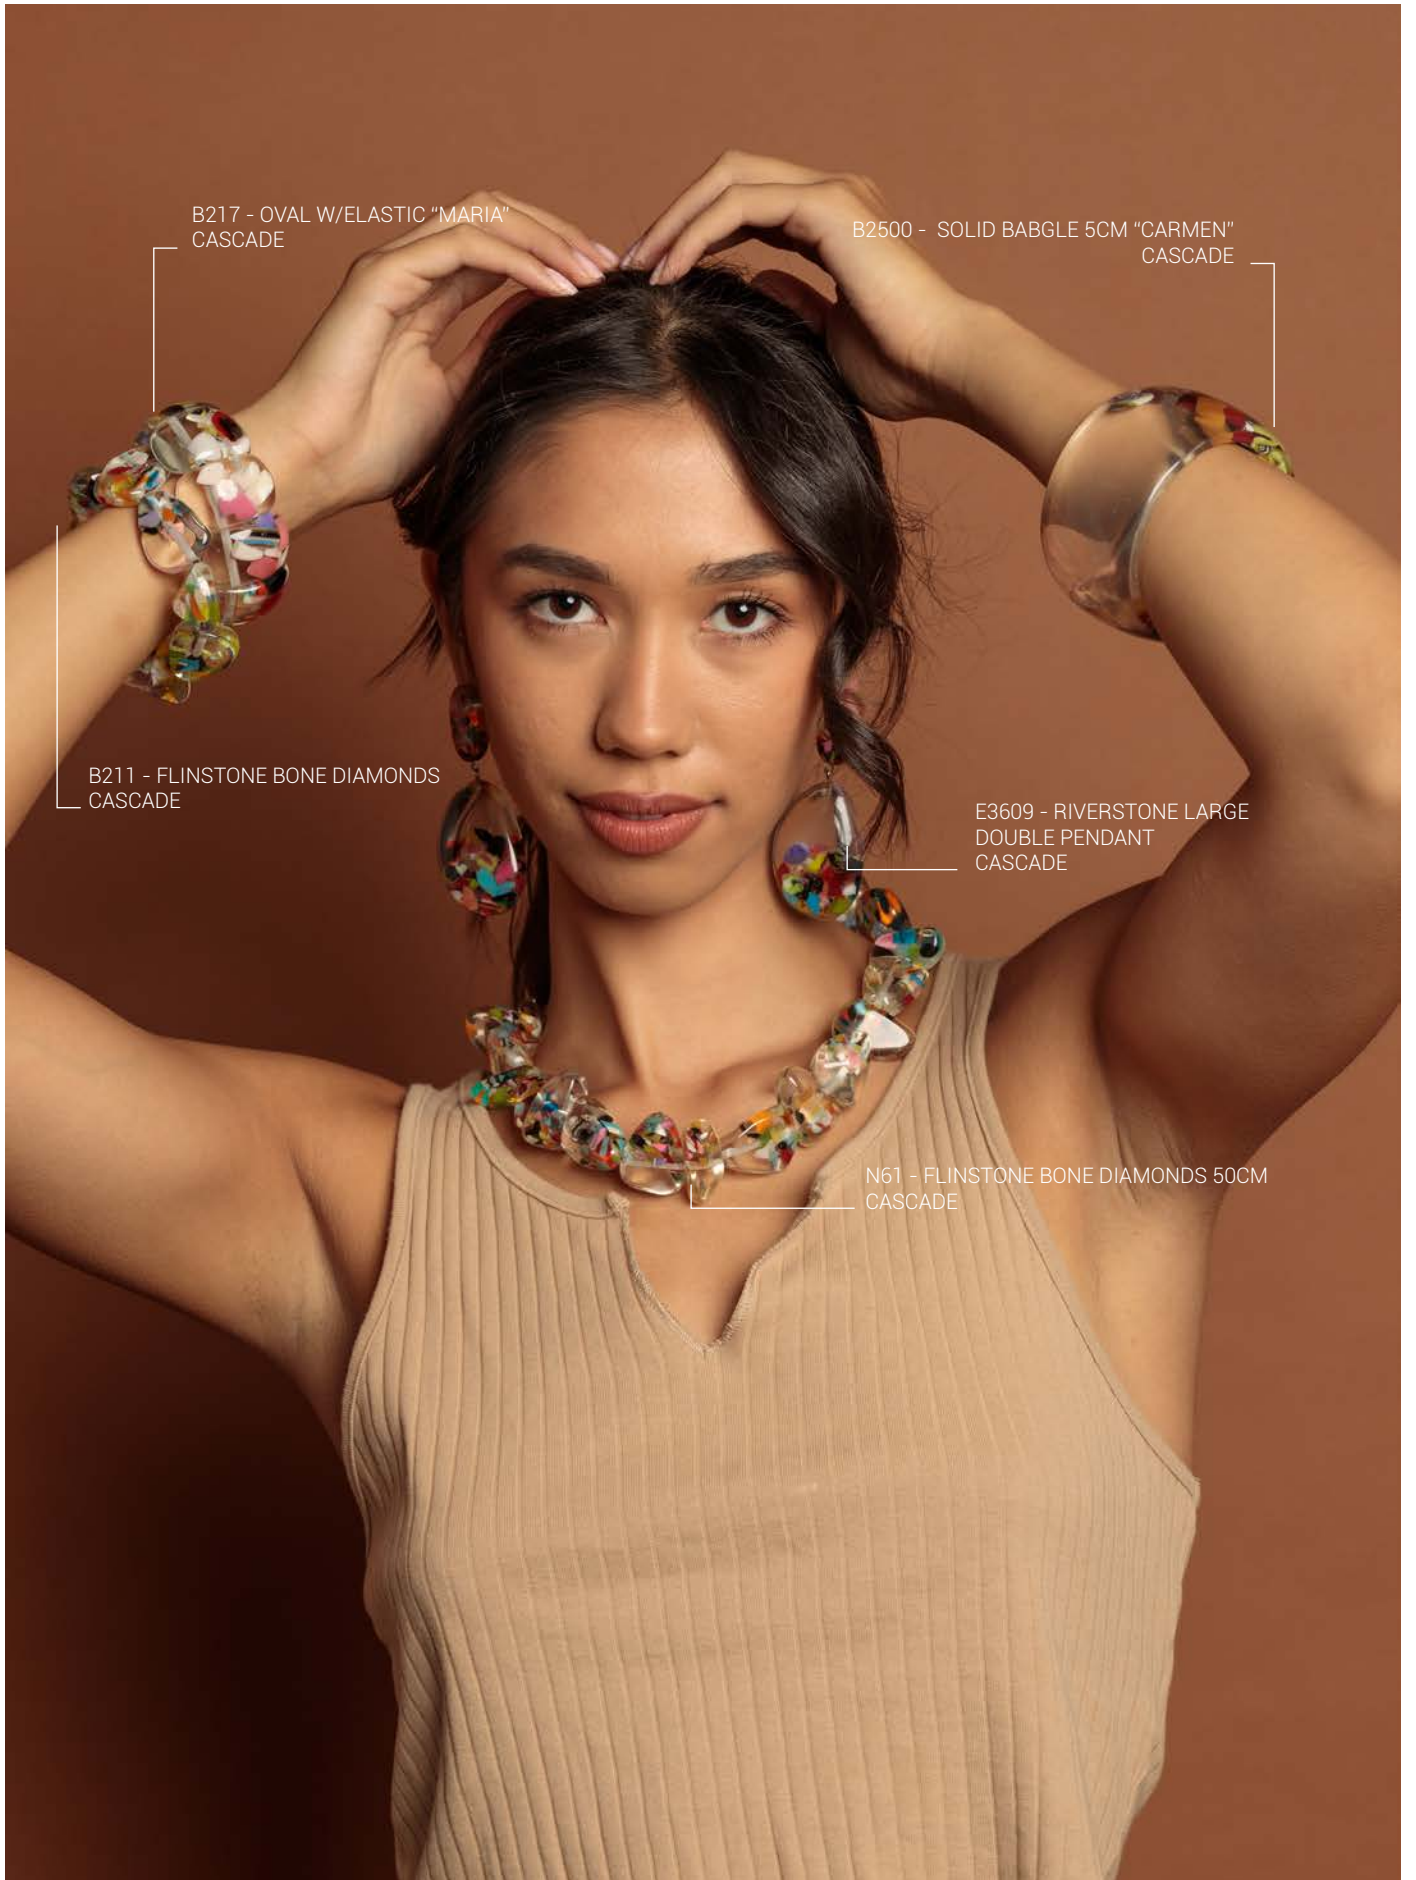

3. CASCADE

B217 - OVAL W/ELASTIC "MARIA"
CASCADE

B2500 - SOLID BABGLE 5CM "CARMEN"
CASCADE

B211 - FLINSTONE BONE DIAMONDS
CASCADE

E3609 - RIVERSTONE LARGE
DOUBLE PENDANT
CASCADE

N61 - FLINSTONE BONE DIAMONDS 50CM
CASCADE